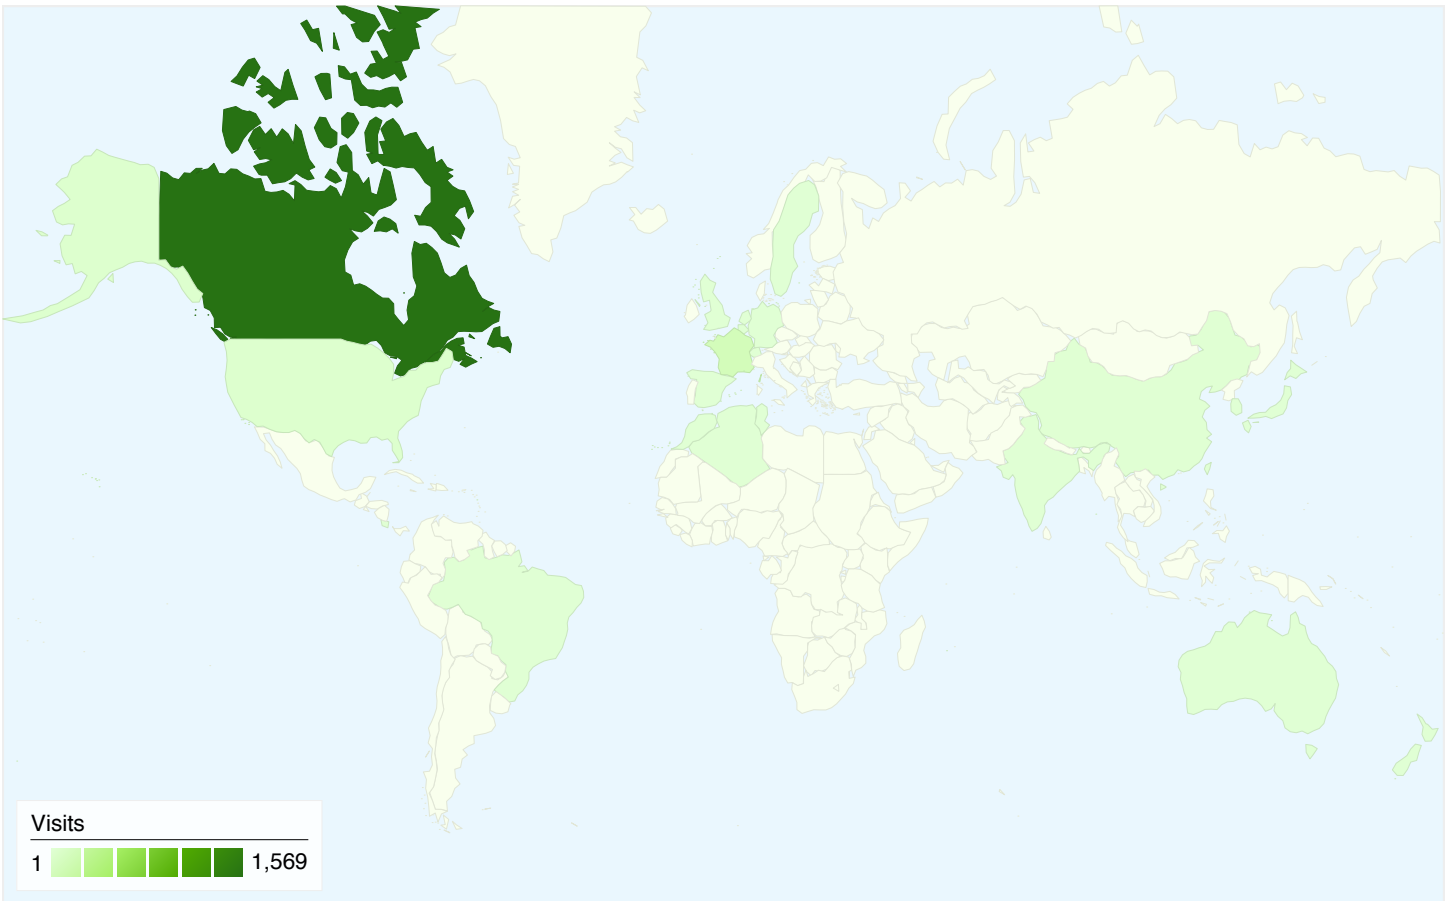

All traffic sources sent a total of 1,777 visits

26.56% Direct Traffic

48.06% Referring Sites

19.41% Search Engines

- **Referring Sites**
854.00 (48.06%)
- **Direct Traffic**
472.00 (26.56%)
- **Search Engines**
345.00 (19.41%)
- **Other**
106 (5.97%)

Pages on this site were viewed a total of 3,347 times

 **3,347** Pageviews

 **2,674** Unique Views

 **66.40%** Bounce Rate

Top Content

Pages	Pageviews	% Pageviews
/	1,777	53.09%
/vincent-emonid/	203	6.07%
/rfid/	158	4.72%
/american-apparelrfidbrunetres-bon-roi/	142	4.24%
/apropo/	99	2.96%

1,777 visits came from 23 countries/territories

Site Usage						
Visits	Pages/Visit	Avg. Time on Site	% New Visits	Bounce Rate		
1,777 % of Site Total: 100.00%	1.88 Site Avg: 1.88 (0.00%)	00:03:18 Site Avg: 00:03:18 (0.00%)	50.37% Site Avg: 50.37% (0.00%)	66.40% Site Avg: 66.40% (0.00%)		
Country/Territory	Visits	Pages/Visit	Avg. Time on Site	% New Visits	Bounce Rate	
Canada	1,569	1.92	00:03:32	45.19%	65.65%	
France	123	1.80	00:01:51	91.87%	67.48%	
United States	32	1.09	00:00:07	100.00%	93.75%	
Belgium	10	1.90	00:01:31	100.00%	60.00%	
China	7	1.14	00:00:00	28.57%	85.71%	
Sweden	5	1.40	00:01:52	40.00%	60.00%	
Japan	4	1.25	00:00:24	75.00%	75.00%	
Australia	3	1.33	00:01:44	66.67%	66.67%	
United Kingdom	3	1.00	00:00:00	66.67%	100.00%	