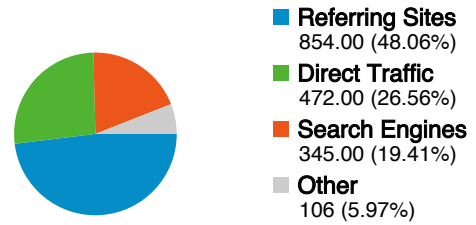

Traffic Sources Overview