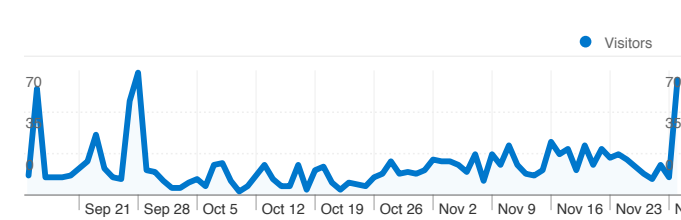

Site Usage

1,777 Visits

66.40% Bounce Rate

3,347 Pageviews

00:03:18 Avg. Time on Site

1.88 Pages/Visit

50.37% % New Visits

Visitors Overview

935 people visited this site

1,777 Visits

935 Absolute Unique Visitors

3,347 Pageviews

1.88 Average Pageviews

00:03:18 Time on Site

66.40% Bounce Rate

50.37% New Visits

1,777 visits came from 23 countries/territories

Site Usage						
Visits	Pages/Visit	Avg. Time on Site	% New Visits	Bounce Rate		
1,777 % of Site Total: 100.00%	1.88 Site Avg: 1.88 (0.00%)	00:03:18 Site Avg: 00:03:18 (0.00%)	50.37% Site Avg: 50.37% (0.00%)	66.40% Site Avg: 66.40% (0.00%)		
Country/Territory	Visits	Pages/Visit	Avg. Time on Site	% New Visits	Bounce Rate	
Canada	1,569	1.92	00:03:32	45.19%	65.65%	
France	123	1.80	00:01:51	91.87%	67.48%	
United States	32	1.09	00:00:07	100.00%	93.75%	
Belgium	10	1.90	00:01:31	100.00%	60.00%	
China	7	1.14	00:00:00	28.57%	85.71%	
Sweden	5	1.40	00:01:52	40.00%	60.00%	
Japan	4	1.25	00:00:24	75.00%	75.00%	
Australia	3	1.33	00:01:44	66.67%	66.67%	
United Kingdom	3	1.00	00:00:00	66.67%	100.00%	