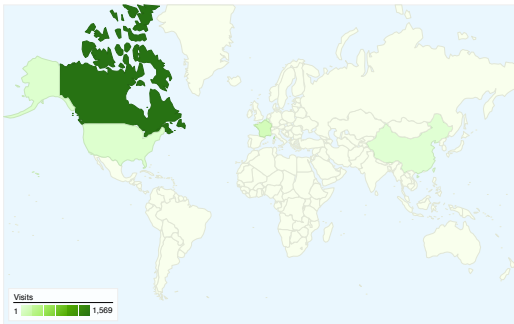

Map Overlay world

Content Overview

Pages	Pageviews	% Pageviews
/	1,777	53.09%
/vincent-emonid/	203	6.07%
/rfid/	158	4.72%
/american-apparelrfidbrunetres-	142	4.24%
/apropo/	99	2.96%