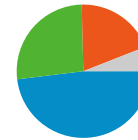

Technical Profile

Browser	Visits	% visits
Firefox	567	31.91%
Safari	516	29.04%
Internet Explorer	485	27.29%
Chrome	131	7.37%
Opera	54	3.04%

Connection Speed	Visits	% visits
Cable	895	50.37%
T1	446	25.10%
DSL	263	14.80%
Unknown	146	8.22%
Dialup	21	1.18%

All traffic sources sent a total of 1,777 visits

26.56% Direct Traffic

48.06% Referring Sites

19.41% Search Engines

- **Referring Sites**
854.00 (48.06%)
- **Direct Traffic**
472.00 (26.56%)
- **Search Engines**
345.00 (19.41%)
- **Other**
106 (5.97%)